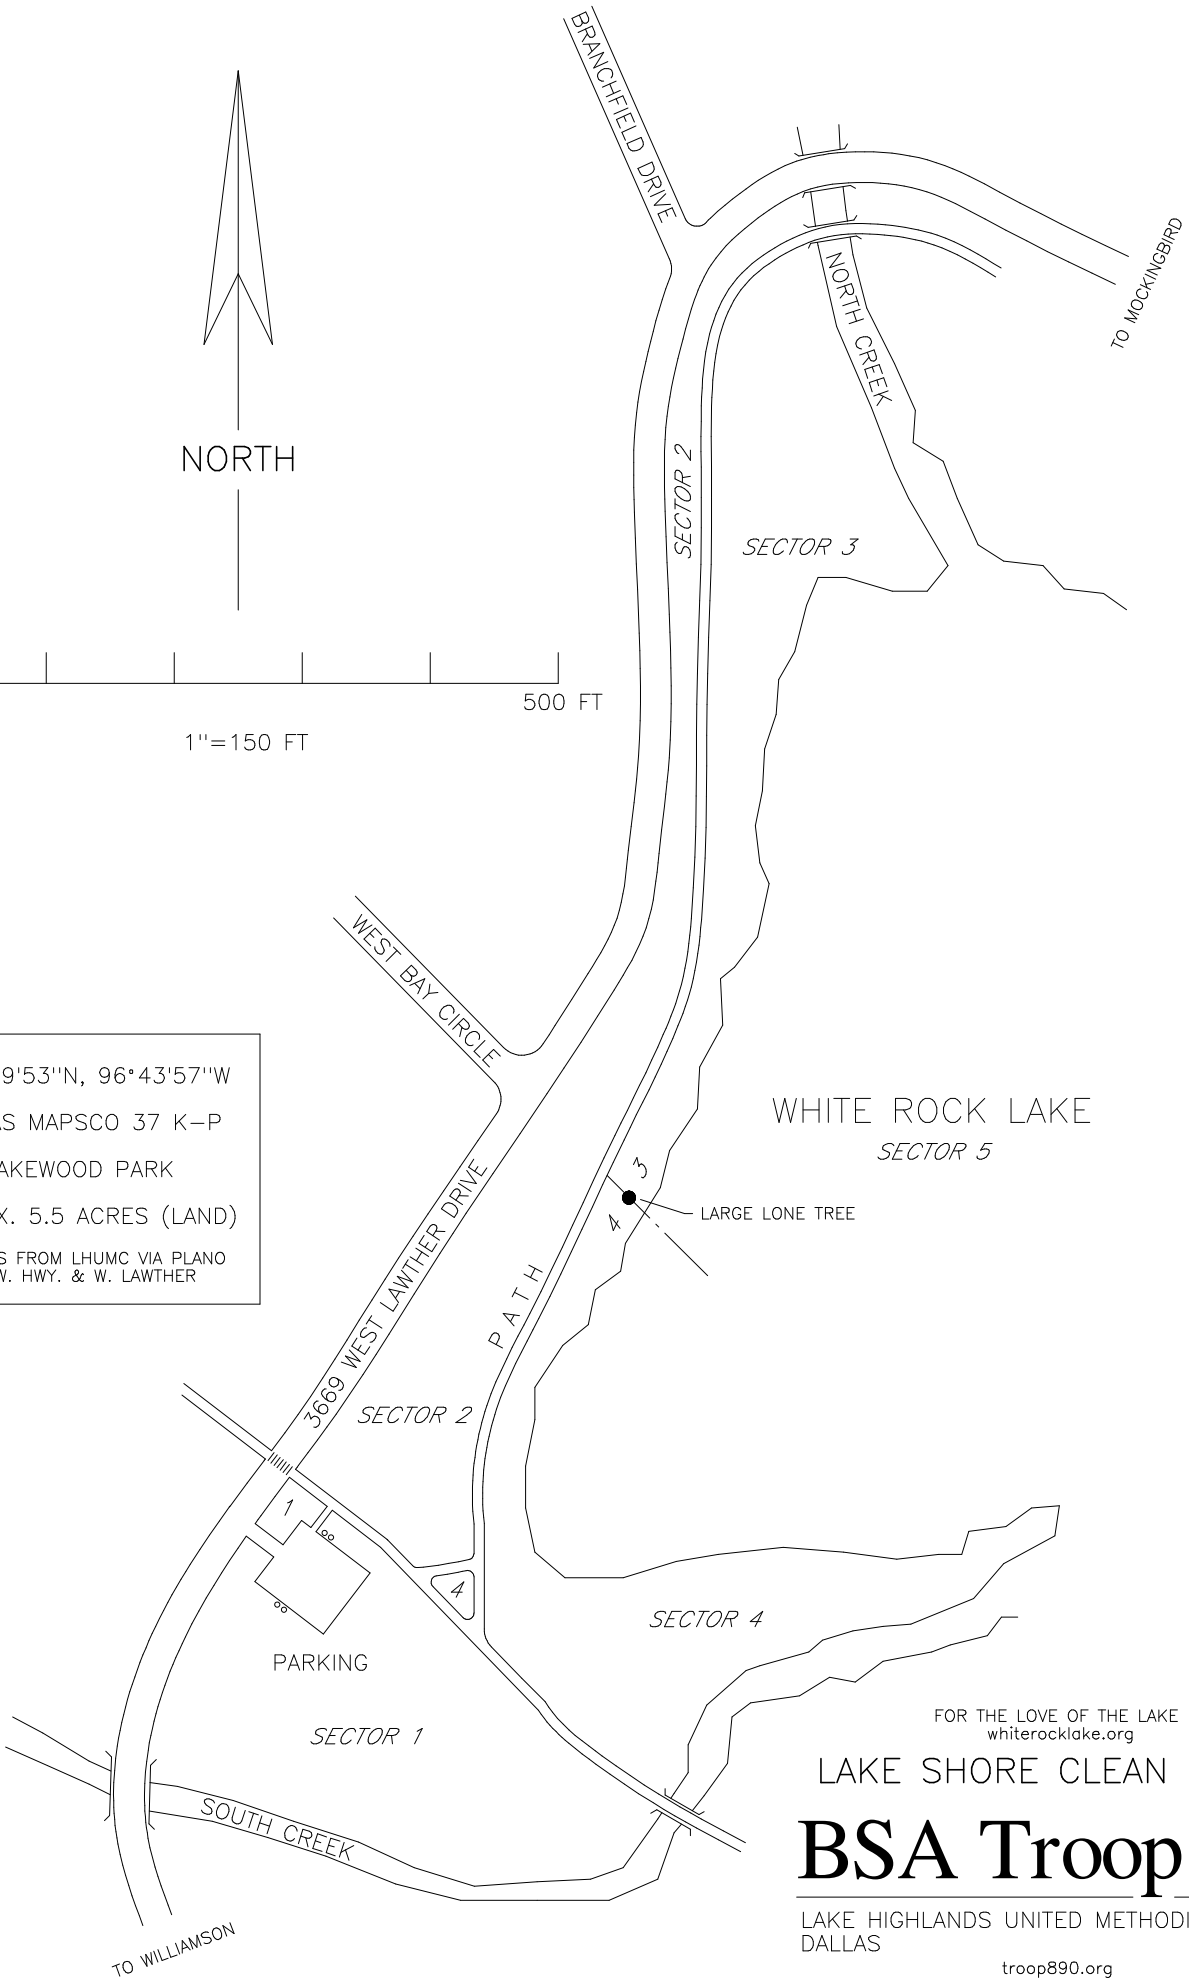

32°49'53"N, 96°43'57"W
 DALLAS MAPSCO 37 K-P
 LAKEWOOD PARK
 APPROX. 5.5 ACRES (LAND)
 5 MILES FROM LHUMC VIA PLANO
 RD., NW. HWY. & W. LAWTHER

WHITE ROCK LAKE
 SECTOR 5

LARGE LONE TREE

FOR THE LOVE OF THE LAKE
 whiterocklake.org

LAKE SHORE CLEAN UP MAP

BSA Troop 890

LAKE HIGHLANDS UNITED METHODIST CHURCH
 DALLAS TEXAS

troop890.org

Drawn by Dean Smith, ASM, WB 82 12-07